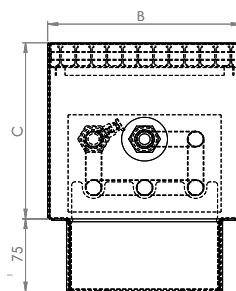

dimension (in mm)

standard colours

* custom colours upon request

material of the casing and legs

Casing is made from **1,0 mm galvanized steel**, legs are made from **1,5 mm galvanized steel**. It is not allowed to sit or stand on the convector.

material of the heat exchanger

Heat exchanger is made from copper pipes and aluminium lamellas. The diameter of the pipes is 15,9 mm with 0,4 mm of thickness. Endings are with 1/2" connections.

water connection

Right and left connection is possible, needs to be specified. In the standard delivery there is a hole for thermostatic head. If actuator will be used, side with the hole for the thermostatic head could be changed for the side without the hole, needs to be specified.