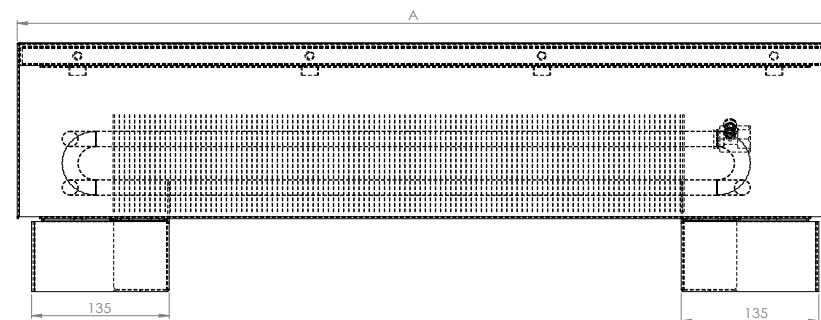

dimension (in mm)

standard colours

* custom colours upon request

material of the casing and legs

Casing is made from **1,0 mm galvanized steel**, legs are made from **1,5 mm galvanized steel**. It is not allowed to sit or stand on the convector.

material of the heat exchanger

Heat exchanger is made from copper pipes and aluminium lamellas. The diameter of the pipes is 15,9 mm with 0,4 mm of thickness. Endings are with 1/2" connections.

water connection

Right and left connection is possible, needs to be specified. In the standard delivery there is a hole for thermostatic head. If actuator will be used, side with the hole for the thermostatic head could be changed for the side without the hole, needs to be specified.