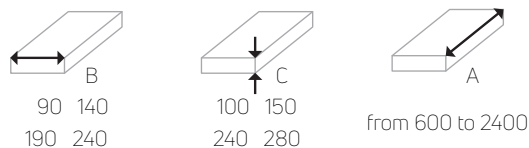

dimension (in mm)

standard colours

* custom colours upon request

material of the casing and legs

Casing is made from **1,0 mm galvanized steel**, legs are made from **1,5 mm galvanized steel**. It is not allowed to sit or stand on the convector.

material of the heat exchanger

Heat exchanger is made from copper pipes and aluminium lamellas. The diameter of the pipes is 15,9 mm with 0,4 mm of thickness. Endings are with 1/2" connections.

water connection

Right and left connection is possible, needs to be specified. In the standard delivery there is a hole for thermostatic head. If actuator will be used, side with the hole for the thermostatic head could be changed for the side without the hole, needs to be specified.