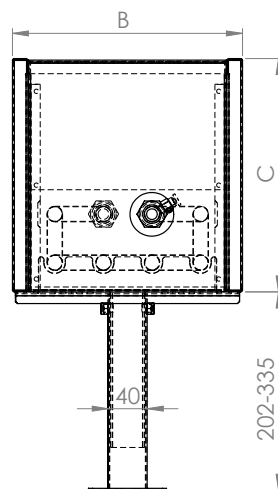

dimension (in mm)

standard colours

*custom colours upon request

material of the casing and legs

Casing is made from **1,0 mm galvanized steel**, legs are made from **2,0 mm galvanized steel**. It is not allowed to sit or stand on the convector.

material of the heat exchanger

Heat exchanger is made from copper pipes and aluminium lamellas. The diameter of the pipes is 15,9 mm with 0,4 mm of thickness. Endings are with 1/2" connections.

water connection

Right and left connection is possible, needs to be specified. In the standard delivery there is a hole for thermostatic head. If actuator will be used, side with the hole for the thermostatic head could be changed for the side without the hole, needs to be specified.

technical data

From 600 to 1600 mm there are **two legs**, from 1800 to 2900 mm there are **three legs**, max. operating pressure 10 bar, automatic air vent, tested in accordance with **DIN EN 442**.

standard delivery accessories