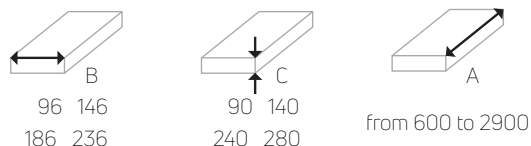

BOKI industries

Free standing convector WBH

WBH is a free standing convector with **steel die-cut grid**. Heat exchanger technology allows hot air to be released through the grid to its surrounding without undesirable release of its heat to the convectors body. Thanks to the **better circulation** of the air, it has higher heat outputs compared to trench convectors. **WBH is for the rough floor**.

dimension (in mm)

standard colours

*custom colours upon request

material of the casing and legs

Casing is made from **1,0 mm galvanized steel**, legs are made from **2,0 mm galvanized steel**. It is not allowed to sit or stand on the convector.

material of the heat exchanger

Heat exchanger is made from copper pipes and aluminium lamellas. The diameter of the pipes is 15,9 mm with 0,4 mm of thickness. Endings are with 1/2" connections.

water connection

technical data

From 600 to 1600 mm there are **two legs**, from 1800 to 2900 mm there are **three legs**, max. operating pressure 10 bar, automatic air vent, tested in accordance with **DIN EN 442**.

standard delivery accessories