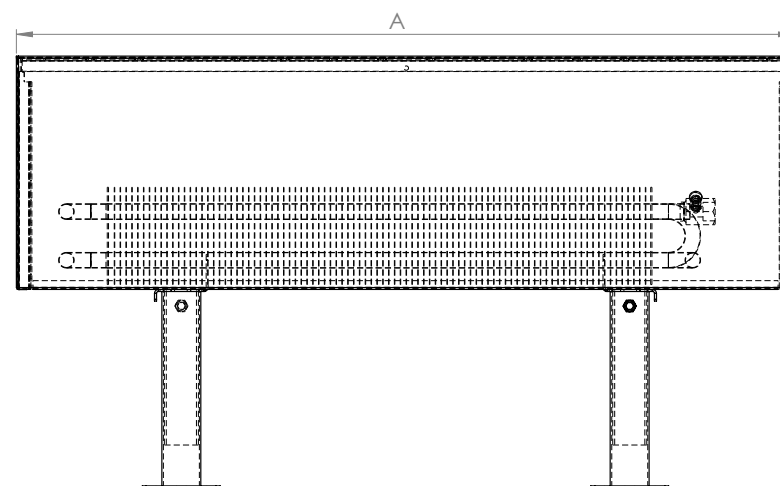

dimension (in mm)

standard colours

*custom colours upon request

material of the casing and legs

Casing is made from **1,0 mm galvanized steel**, legs are made from **2,0 mm galvanized steel**. It is not allowed to sit or stand on the convector.

material of the heat exchanger

Heat exchanger is made from copper pipes and aluminium lamellas. The diameter of the pipes is 15,9 mm with 0,4 mm of thickness. Endings are with 1/2" connections.

water connection

Right and left connection is possible, needs to be specified. In the standard delivery there is a hole for thermostatic head. If actuator will be used, side with the hole for the thermostatic head could be changed for the side without the hole, needs to be specified.

technical data

From 600 to 1600 mm there are **two legs**, from 1800 to 2900 mm there are **three legs**, max. operating pressure 10 bar, automatic air vent, tested in accordance with **DIN EN 442**.

standard delivery accessories